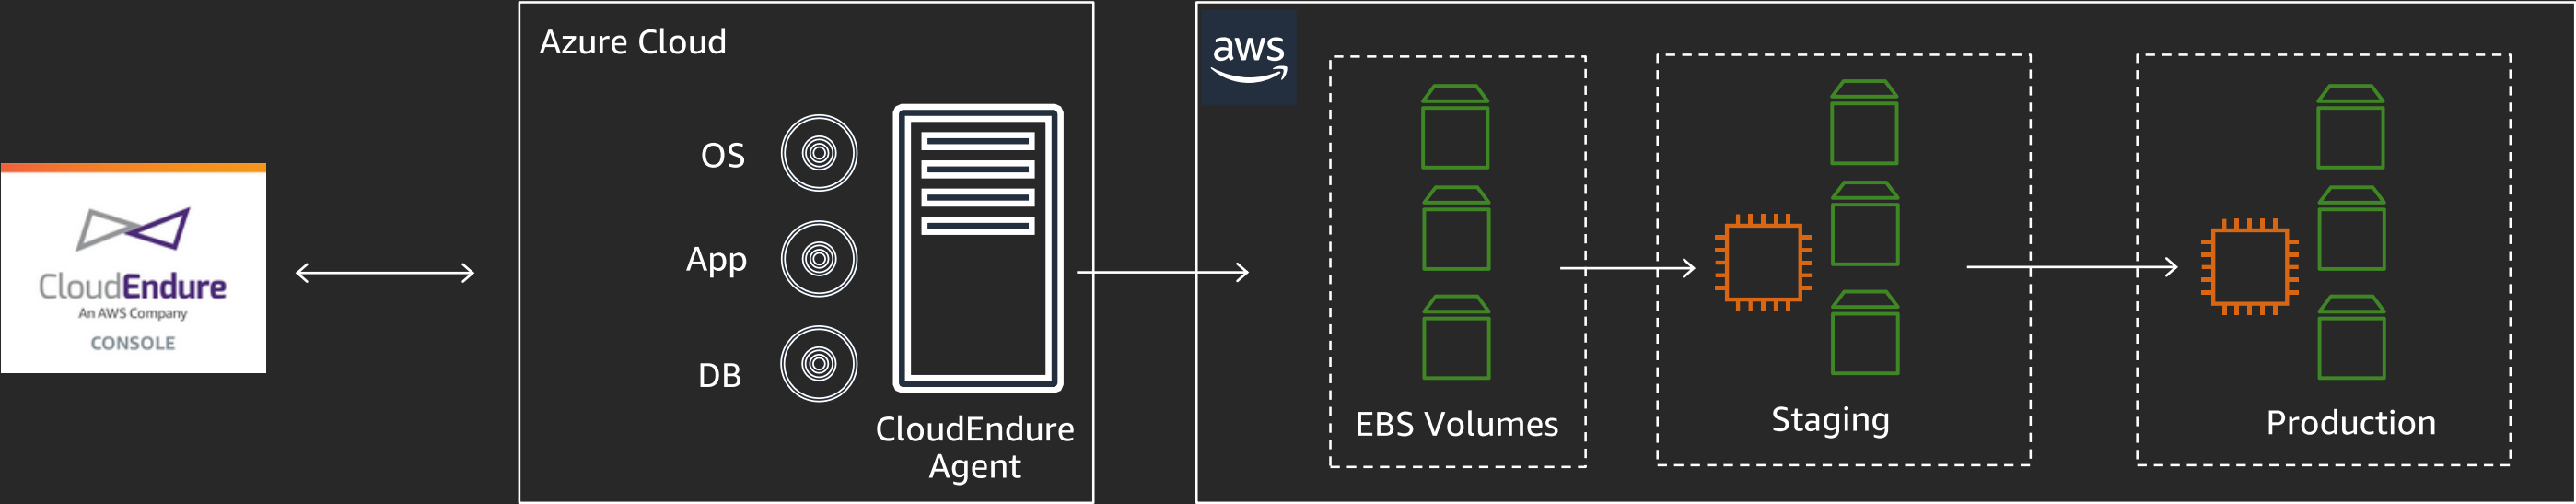

CloudEndure Migration (behind the scenes)