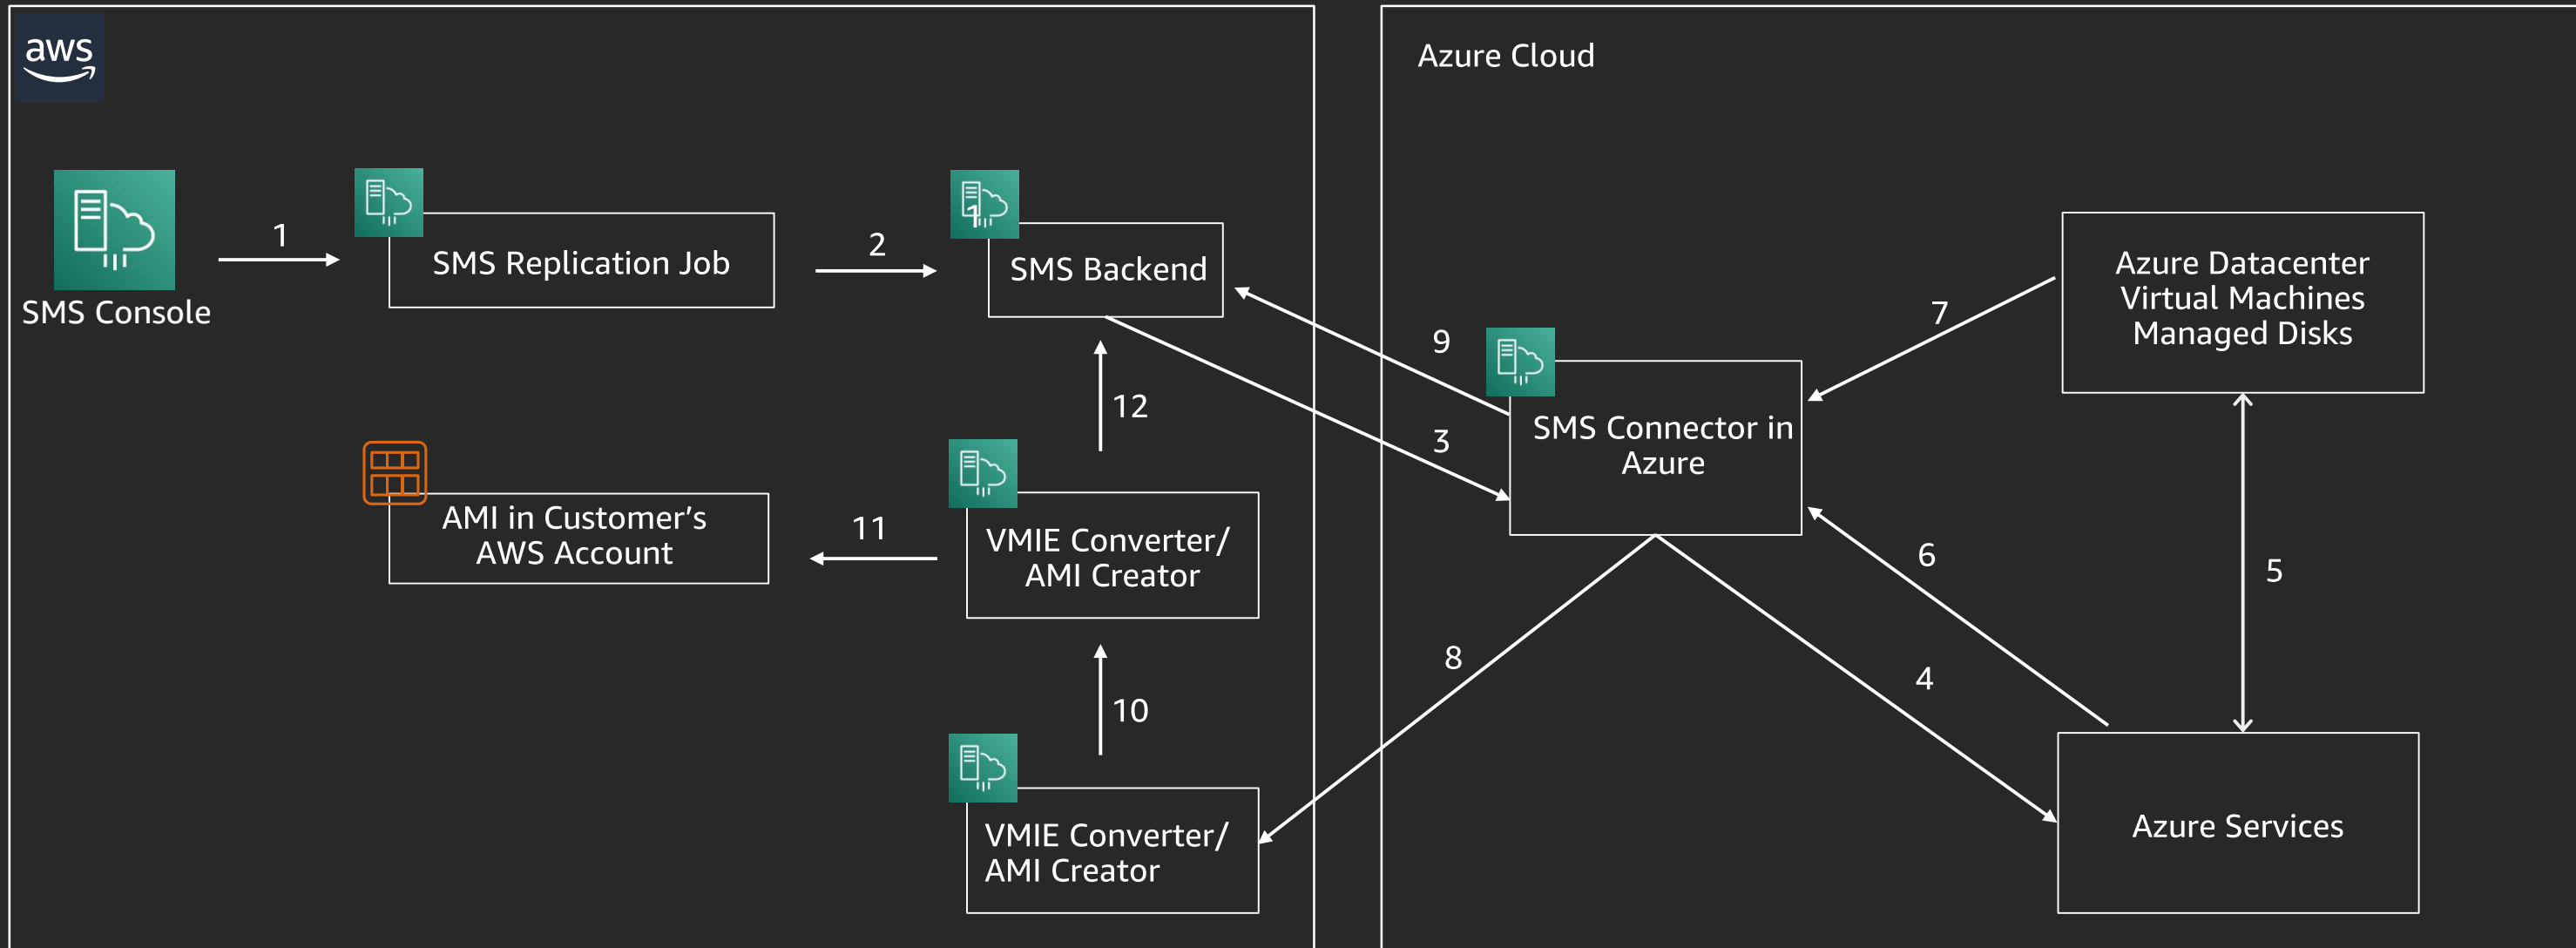

AWS
re:Invent

WIN323-R

Migrating Azure VMs to AWS using AWS SMS and CloudEndure

Marcio Morales

Senior Solutions Architect
Amazon Web Services

AWS Server Migration Service (AWS SMS) Connector on Azure

AWS SMS Connector on Azure

Simplify the cloud migration process

Orchestrate multi-server migrations

Test server migrations incrementally

Minimize downtime

Support the most widely used operating systems

Agentless

Demo

AWS SMS Connector on Azure (behind the scenes)